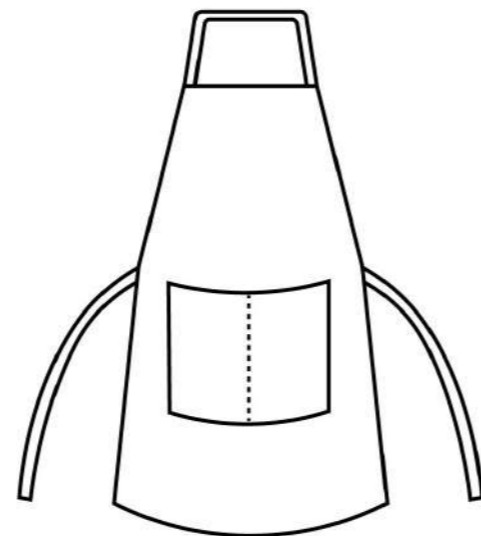

AF00-00
White

AF00-19
Light Grey

AF00-28
Khaki

AF00-41
Cocoa Brown

AF00-18
Dark Brown

AF00-20
Milo Green

AF00-05
Dark Green

AF00-44
Denim Blue

AF00-07
Royal Blue

AF00-02
Navy

AF00-10
G.Yellow

AF00-06
Orange

AF00-03
Red

AF00-04
Maroon

AF00-01
Black