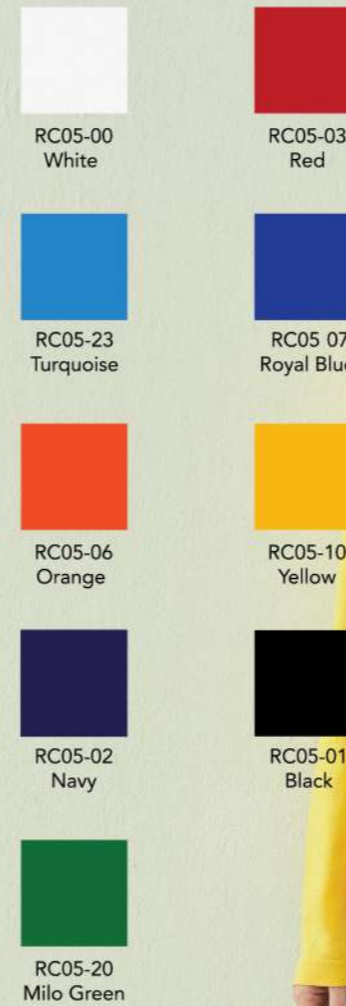

SIZE	XS	S	M	L	XL	XXL	3XL	4XL	5XL
CHEST	36"	38"	40"	42"	44"	46"	48"	50"	52"
LENGTH	25"	26"	27"	28"	29"	30"	31"	32"	33"
SHOULDER	15"	16"	17"	18"	20"	21"	22"	23"	24"
SLEEVE	23.0"	23.5"	24.0"	24.5"	25.0"	25.5"	26.0"	27.0"	27.5"