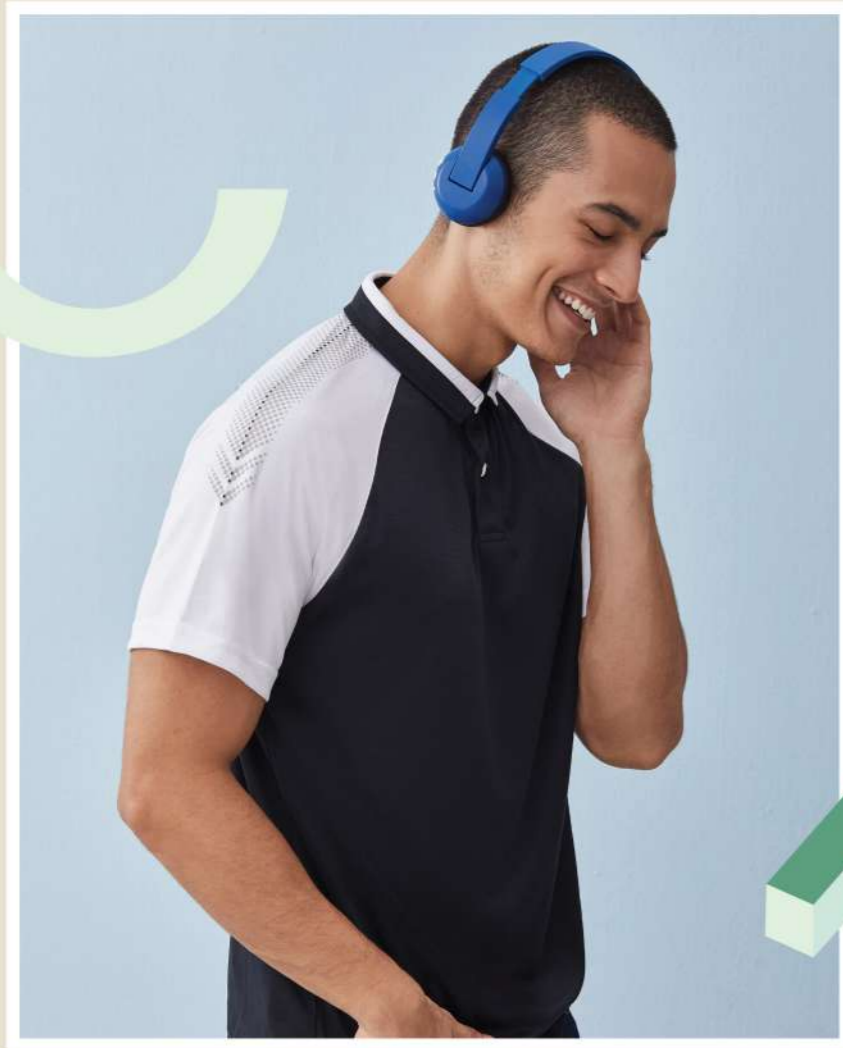

## Microfiber Polo

Dry Fit | 160GSM | XS - 3XL

SLEEVE

M35-01  
Black

M35-02  
Navy

M35-04  
Maroon

M35-07  
Royal Blue

SIZE	XS	S	M	L	XL	XXL	3XL
CHEST	36"	38"	40"	42"	44"	46"	48"
LENGTH	25"	26"	27"	28"	29"	30"	31"
SHOULDER	15"	16"	17"	18"	20"	21"	22"
SLEEVE	8.0"	8.0"	8.5"	9.0"	9.5"	10.0"	10.5"