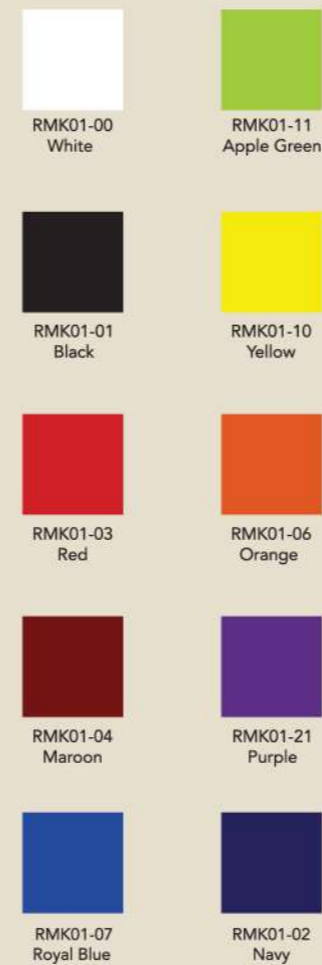

"I wear sports clothes because I feel comfortable in them."

Alexander Wang

RMK01

Microfiber Round Neck Kids

Dry Fit | 160GSM | Age 5/6, 7/8, 9/10, 11/12

SIZE	Age5-6	Age7-8	Age9-10	Age11-12
CHEST	26"	28"	30"	32"
LENGTH	19"	20"	21"	22"
SHOULDER	12"	13"	14"	15"
SLEEVE	5.5"	6.0"	6.5"	7.0"